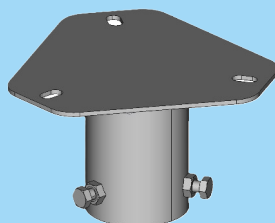

MPS - System s.r.o.
Pri vinohradoch 326
83106 Bratislava, Slovakia

Phone: +421 905 602 171
info@mps-system.sk
www.mps-system.sk

Technical support
support@mps-system.sk

MPS
system
Since 1992