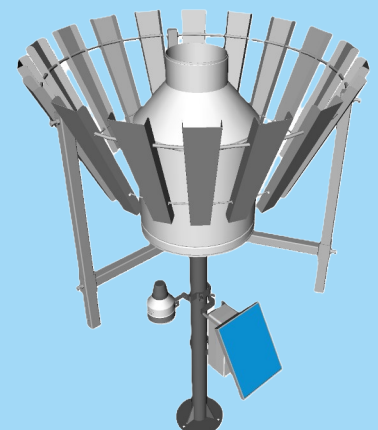

Order form TRWS family

CUSTOMER

Company

Address

Contact person

Phone / email

TYPE

ORIFICE

TRWS_10

☐ 200 cm²

TRWS_30

☐ 200 cm²

☐ 314 cm²

☐ 400 cm²

TRWS_E

☐ 200 cm²

☐ 314 cm²

☐ 400 cm²

Heating

☐ No ☐ Yes

Cable fixed

☐ 2m (standard)

☐ m (custom lenght)

Cable with connector M12

☐ 3m

☐ 10m

(Data 8-pin, Heating 4-pin)

Data protocol

☐ RS-485

☐ SDI-12

☐ ModBus

ACCESORIES

Stand (Orifice above the groun)

☐ 1m

☐ 1.5m

☐ 2m

Mount adapter

☐ No ☐ Yes

Wind shield

☐ Tretyakov

☐ Alter

Bird protector

☐ No ☐ Yes

(Only for TRWS_10 & TRWS_30)

MPS - System s.r.o.
Pri vinohradoch 326
83106 Bratislava, Slovakia

Phone: +421 905 602 171
info@mps-system.sk
www.mps-system.sk

Technical support
support@mps-system.sk

MPS
system
Since 1992